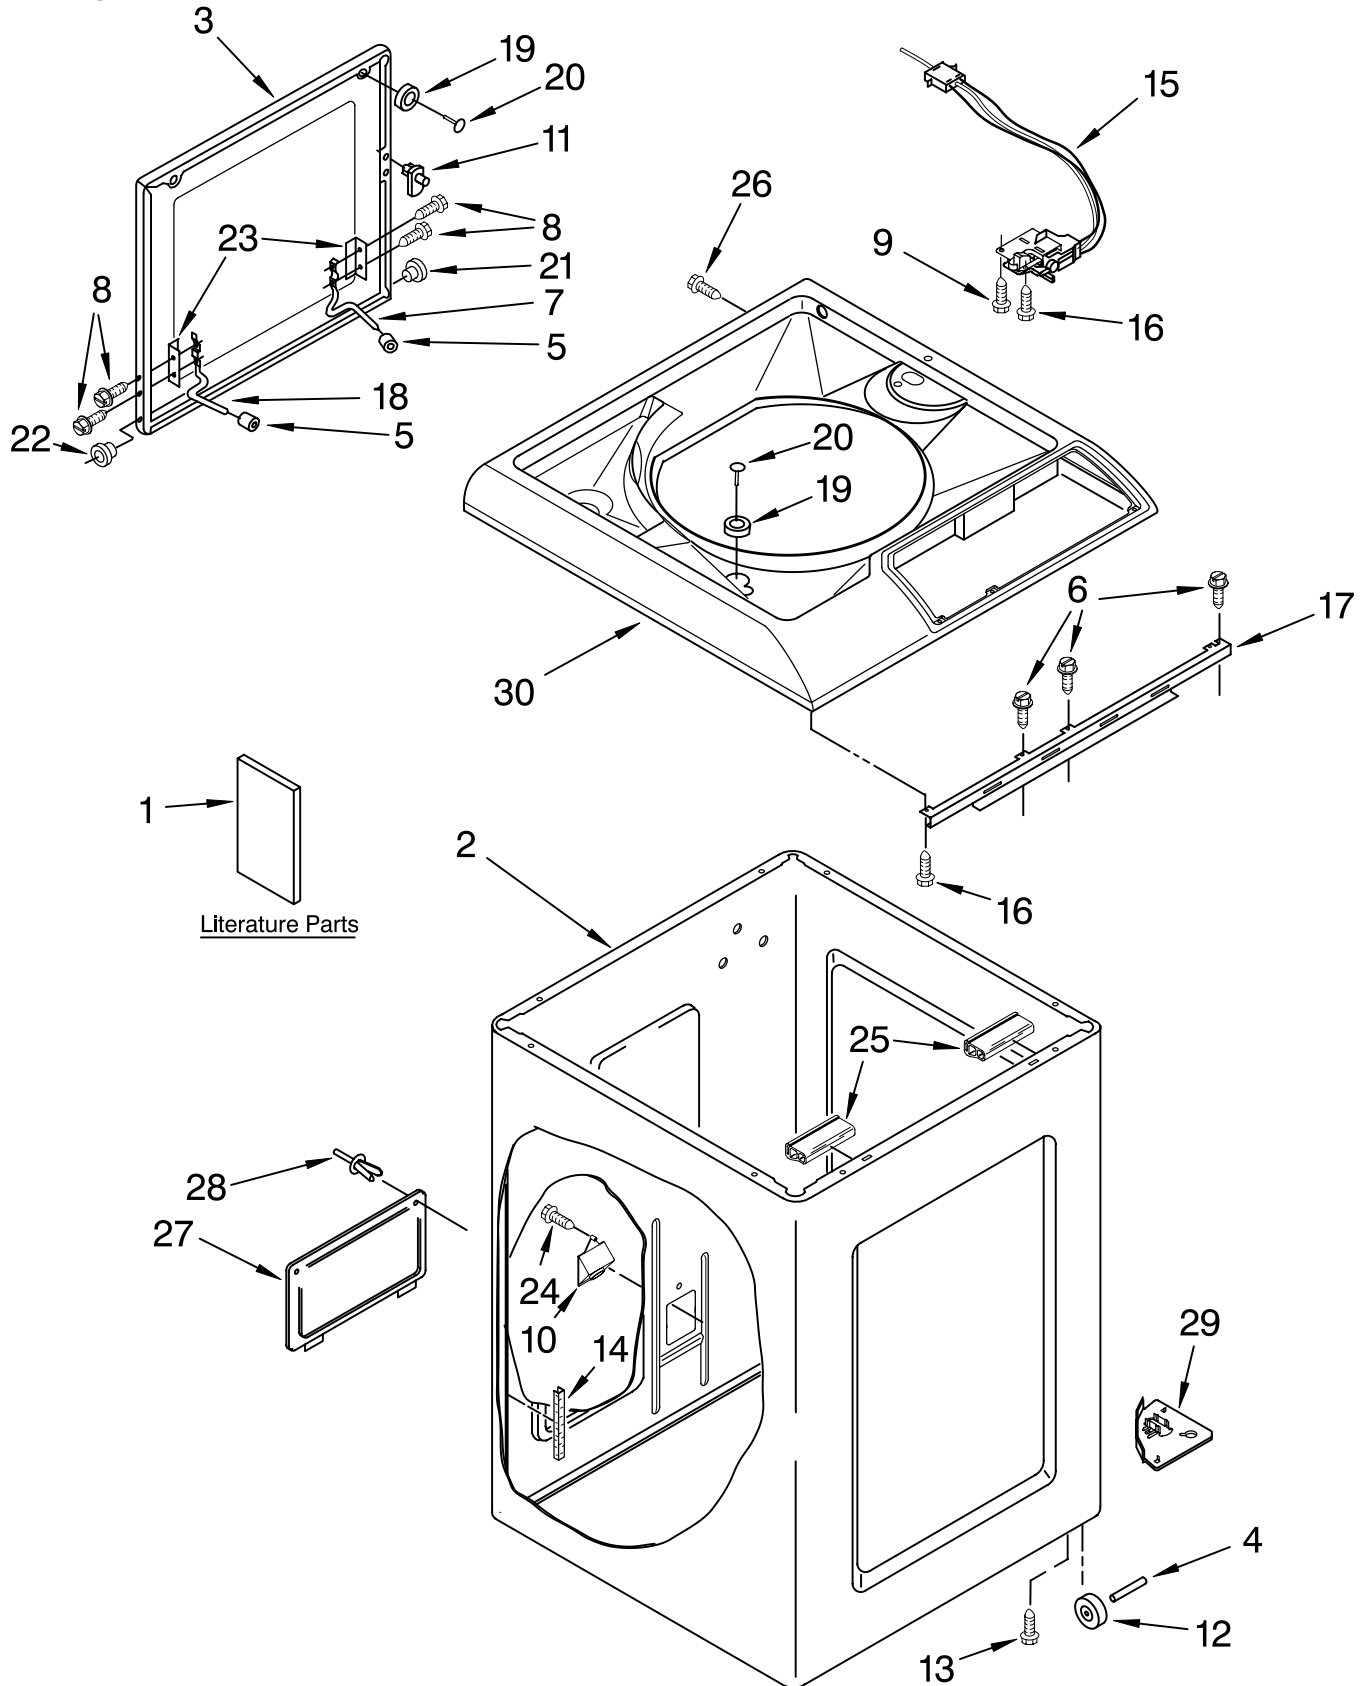

TOP AND CABINET PARTS

For Model: LCR7244HQ1
(White)

COMPACT AUTOMATIC
WASHER

FOR ORDERING INFORMATION REFER TO PARTS PRICE LIST

TOP AND CABINET PARTS

For Model: LCR7244HQ1

(White)

Illus. No.	Part No.	DESCRIPTION
1		Literature Parts
	LIT3935938	Installation Instructions
	LIT3967363	Use & Care Guide
	LIT3969052	Energy Guide
	LIT3968795	Wiring Diagram
		Tech Sheet
	LIT3968468	English
	LIT3968467	French
2	3967826	Cabinet
3	3935590	Lid
4	3935130	Pin, Wheel
5	19119	Bumper, Lid Hinge
6	3934035	Screw, Top To Cabinet (3)
7	3935351	Hinge, Lid (R.H.)
8	3351355	Screw, Lid Hinge Mounting (4)
9	3935634	Screw
10	3428525	Cover, Pump
11	358684	Strike, Lid Switch
12	3934872	Caster (4)
13	3934148	Screw
14	3429705	Protector, Edge
15	3935737	Switch, Lid
16	3935602	Screw, Lid Switch
17	3935198	Bracket-Cabinet To Top
18	3935352	Hinge, Lid (L.H.)
19	3935442	Bumper
20	3430186	Rivet
21	3935739	Bearing-Hinge (RH)
22	3935889	Bearing-Hinge(LH)
23	21097	Pad, Hinge
24	3400061	Screw
25	3935201	Extrude-Top (2)
26	3429189	Screw (4)
27	3430058	Panel-Cabinet
28	3429823	Rivet-Plastic (2)
29		Gusset
	3935128	Lower (L.H.)
	3935129	Lower (R.H.)
30	3968521	Top